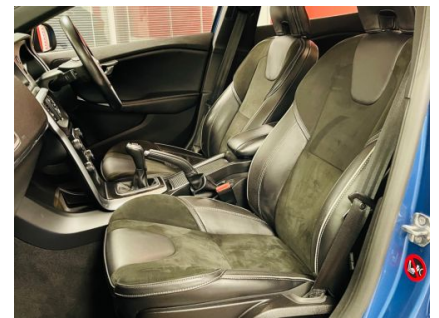

VOLVO V40 T3 R-DESIGN NAV PLUS

£11,690

May 2018

51436 miles

Manual

Petrol

Features

Anti-lock Brake System (ABS)
Electronic Stability Program (ESP)
Bluetooth interface
Cruise control
Service interval indicator
Traction control
DVD
USB input
LED daytime running lights
Welcome home/Follow-me-home lighting
Floor lighting

Collision avoidance braking
Speed limiter
Hands-free Bluetooth system
Multifunction steering wheel
Steering wheel audio controls
Variable power steering
Media storage
Bodycoloured bumpers
LED headlights
Cabin air filter

Dynamic brake lights
Tyre pressure monitor
Internet access
Navigation system
Hill hold
Digital radio
Radio/CD
Roof spoiler
Manual headlight height adjust
Climate control

Technical Data

CO2 Emissions	139	Engine Capacity	1969
Fuel Type	Petrol	Number of Doors	5
Transmission	Manual	6 Months Tax Cost	104.5
Year of Manufacture	2018	12 Months Tax Cost	190
Color	BLUE	Euro Status	E6
BHP	150.2	MPG Combined	47.1